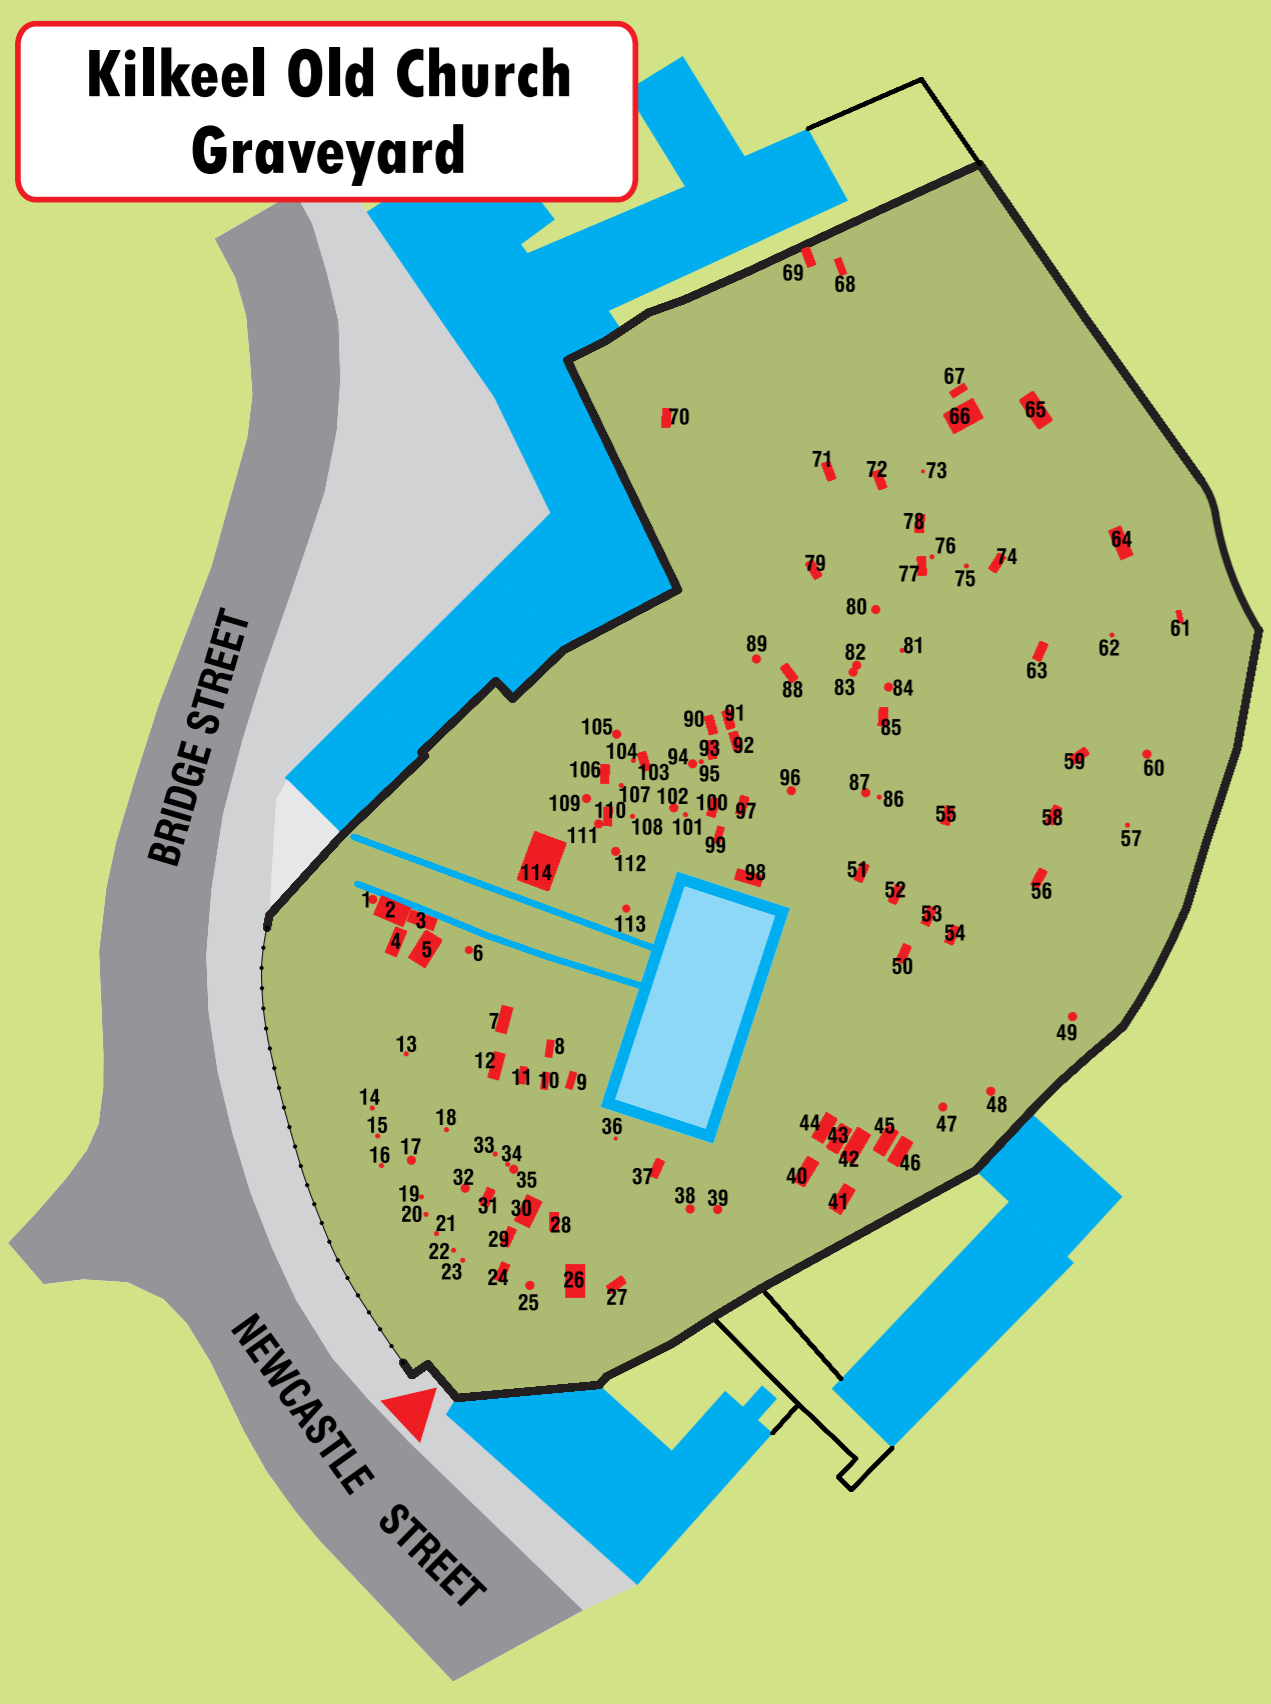

Key:

-  ENTRANCE POINT
-  GRAVE WITH STONE SURROUND
-  BUILDINGS
-  FLAT ENGRAVED STONE SLAB OVER GRAVE
-  FLAT ROUGH STONE SLAB OVER GRAVE
-  GRASS AREA WITH SUNKEN APPROACH TO CHURCH
-  VERTICAL STONE EXCEEDING 500mm HIGH
-  STUB STONE LESS THAN 500mm HIGH

- 27 Trimble
- 2 UNKNOWN
- 3 UNKNOWN
- 8 UNKNOWN
- 9 UNKNOWN
- 10 UNKNOWN
- 11 UNKNOWN
- 14 UNKNOWN
- 15 UNKNOWN
- 16 UNKNOWN
- 18 UNKNOWN
- 19 UNKNOWN
- 20 UNKNOWN
- 21 UNKNOWN
- 22 UNKNOWN
- 23 UNKNOWN
- 24 UNKNOWN
- 25 UNKNOWN
- 28 UNKNOWN
- 29 UNKNOWN
- 33 UNKNOWN
- 34 UNKNOWN
- 36 UNKNOWN
- 50 UNKNOWN
- 51 UNKNOWN
- 52 UNKNOWN
- 53 UNKNOWN
- 54 UNKNOWN
- 55 UNKNOWN
- 57 UNKNOWN
- 59 UNKNOWN
- 62 UNKNOWN
- 63 UNKNOWN
- 68 UNKNOWN
- 72 UNKNOWN
- 73 UNKNOWN
- 75 UNKNOWN
- 76 UNKNOWN
- 77 UNKNOWN
- 78 UNKNOWN
- 79 UNKNOWN
- 80 UNKNOWN
- 81 UNKNOWN
- 82 UNKNOWN

Quick Locator

- 83 UNKNOWN
- 84 UNKNOWN
- 85 UNKNOWN
- 86 UNKNOWN
- 87 UNKNOWN
- 88 UNKNOWN
- 89 UNKNOWN
- 90 UNKNOWN
- 91 UNKNOWN
- 93 UNKNOWN
- 94 UNKNOWN
- 96 UNKNOWN
- 98 UNKNOWN
- 100 UNKNOWN
- 101 UNKNOWN
- 102 UNKNOWN
- 103 UNKNOWN
- 104 UNKNOWN
- 106 UNKNOWN
- 107 UNKNOWN
- 108 UNKNOWN
- 109 UNKNOWN
- 110 UNKNOWN
- 111 UNKNOWN
- 13 White
- 41 Wightman